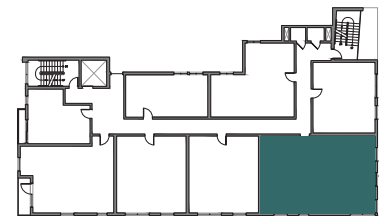

CRANE @INTERBAY

C2
2 BEDROOM
1,061 SF
UNIT: 406

3200 16th Ave W
Seattle, WA 98119

Phone: 206.282.4776
E-mail: live@craneinterbay.com
Website: craneinterbay.com