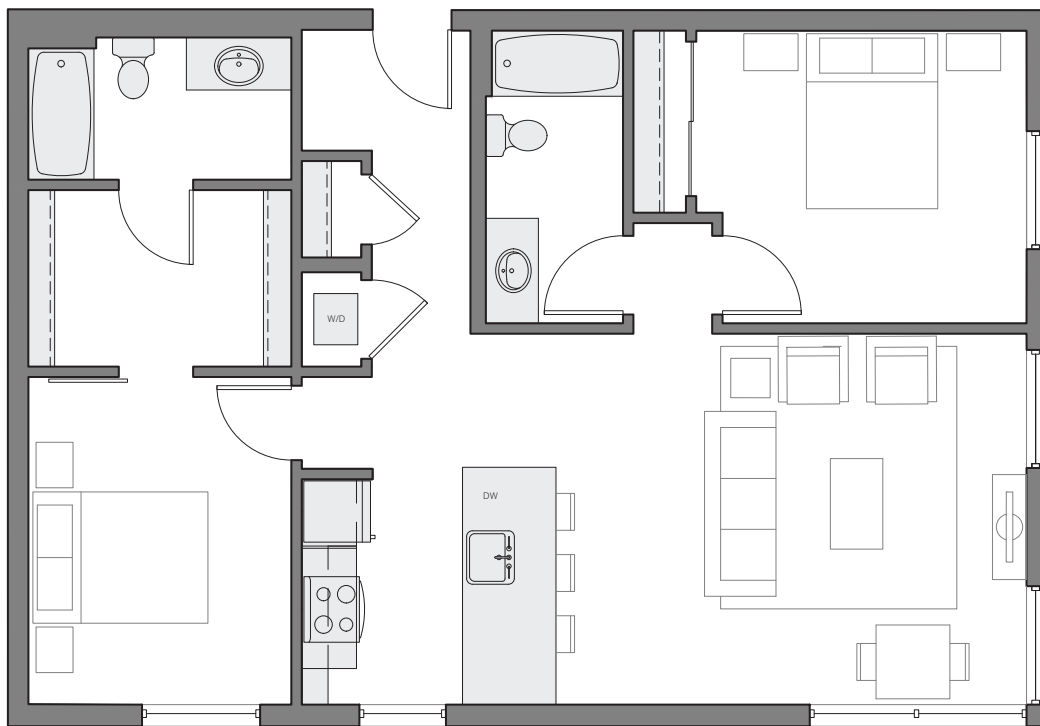

CRANE @INTERBAY

C2
2 BEDROOM
1,061 SF
UNIT: 406

3200 16th Ave W
Seattle, WA 98119

Phone: 206.282.4776
E-mail: live@craneinterbay.com
Website: craneinterbay.com