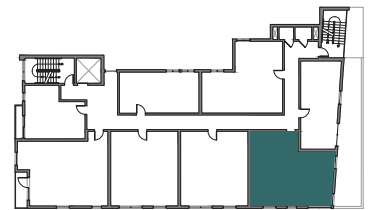

CRANE @INTERBAY

B8
1 BEDROOM
716 SF
UNIT: 506

3200 16th Ave W
Seattle, WA 98119

Phone: 206.282.4776
E-mail: live@craneinterbay.com
Website: craneinterbay.com