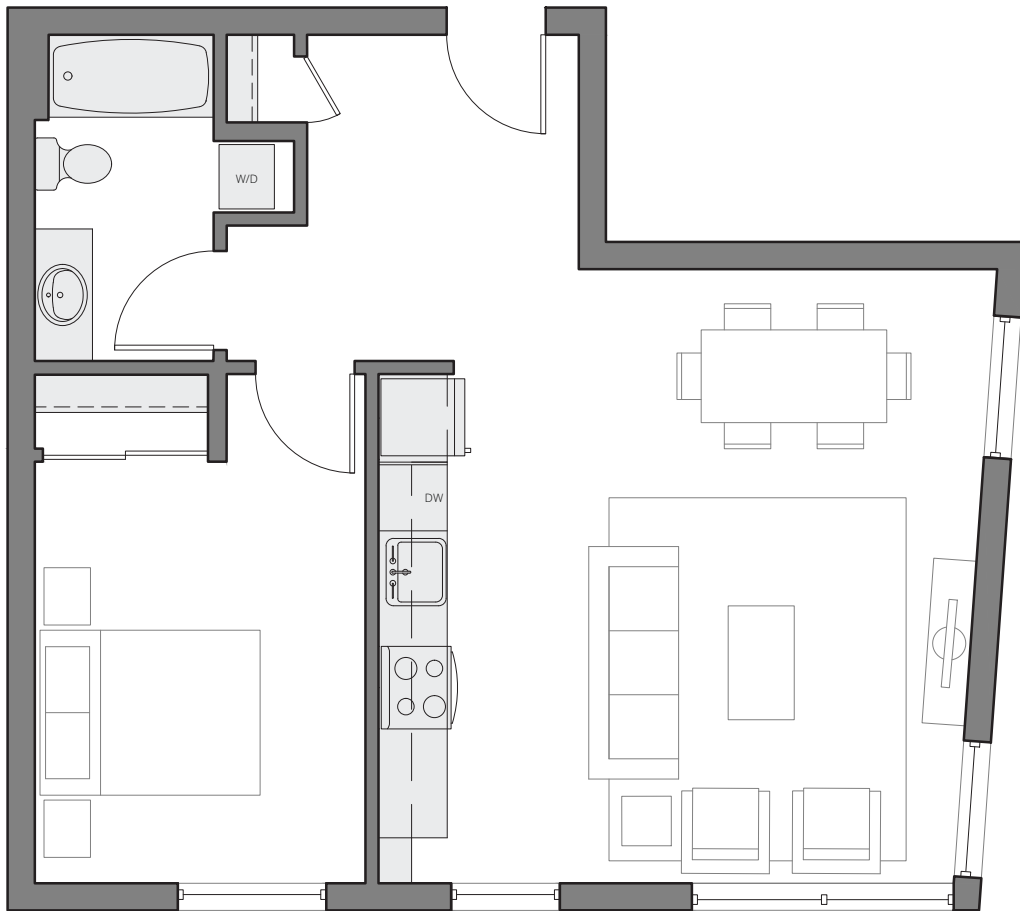

CRANE @INTERBAY

B8
1 BEDROOM
716 SF
UNIT: 506

3200 16th Ave W
Seattle, WA 98119

Phone: 206.282.4776
E-mail: live@craneinterbay.com
Website: craneinterbay.com