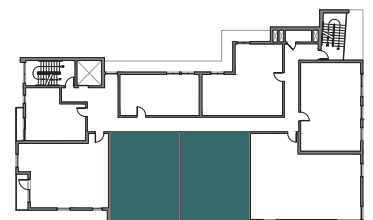

CRANE @INTERBAY

B7
1 BEDROOM
653 SF
UNITS: 403, 405, 503, 505

3200 16th Ave W
Seattle, WA 98119

Phone: 206.282.4776
E-mail: live@craneinterbay.com
Website: craneinterbay.com