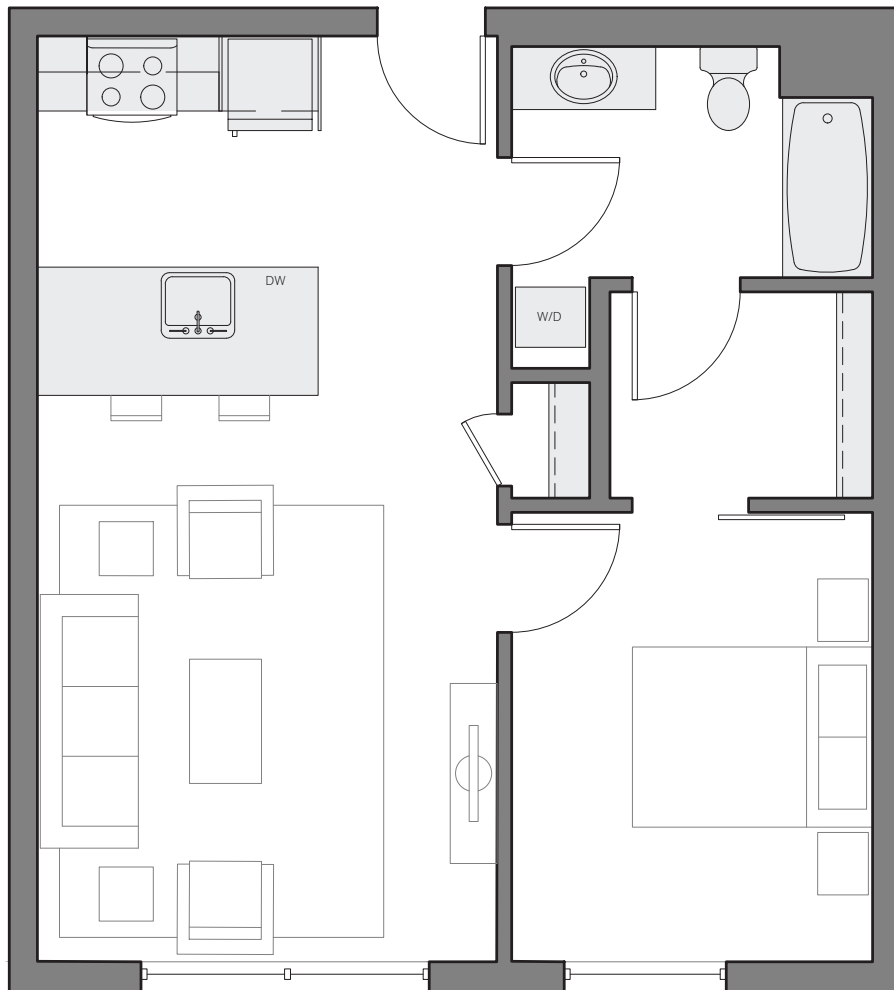

CRANE @INTERBAY

B7
1 BEDROOM
653 SF
UNITS: 403, 405, 503, 505

3200 16th Ave W
Seattle, WA 98119

Phone: 206.282.4776
E-mail: live@craneinterbay.com
Website: craneinterbay.com