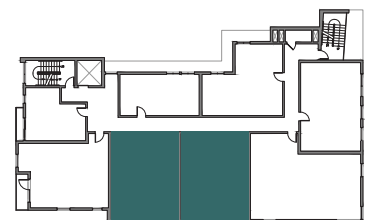

CRANE @INTERBAY

B4
1 BEDROOM
750 SF
UNITS: 203, 205*, 303, 305
*ADA, Differs slightly

3200 16th Ave W
Seattle, WA 98119

Phone: 206.282.4776
E-mail: live@craneinterbay.com
Website: craneinterbay.com