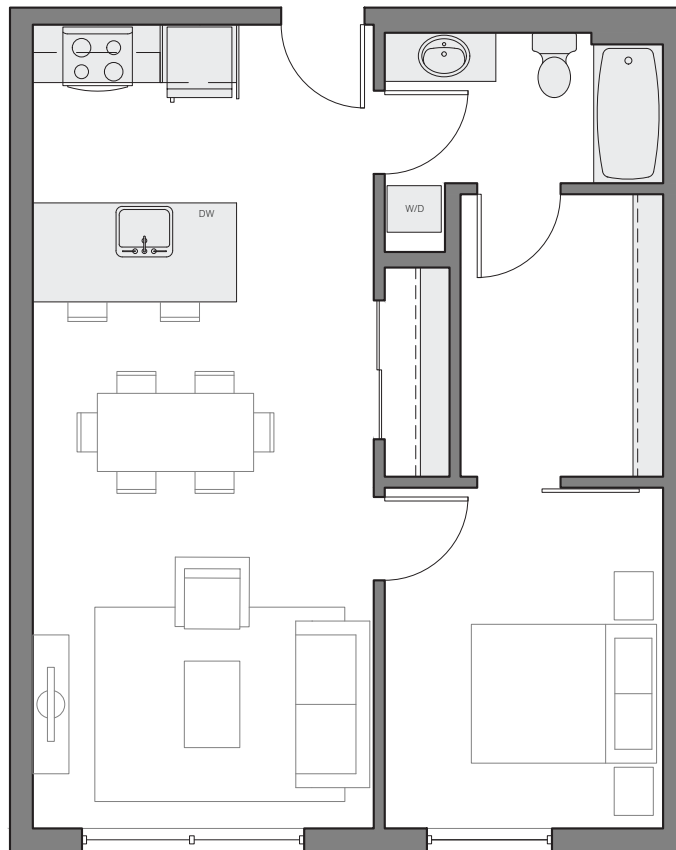

CRANE @INTERBAY

B4
1 BEDROOM
750 SF
UNITS: 203, 205*, 303, 305
*ADA, Differs slightly

3200 16th Ave W
Seattle, WA 98119

Phone: 206.282.4776
E-mail: live@craneinterbay.com
Website: craneinterbay.com