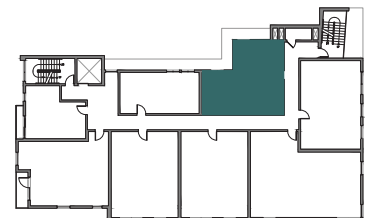

CRANE @INTERBAY

B2
1 BEDROOM
628 SF
UNITS: 208, 308, 408, 508

3200 16th Ave W
Seattle, WA 98119

Phone: 206.282.4776
E-mail: live@craneinterbay.com
Website: craneinterbay.com