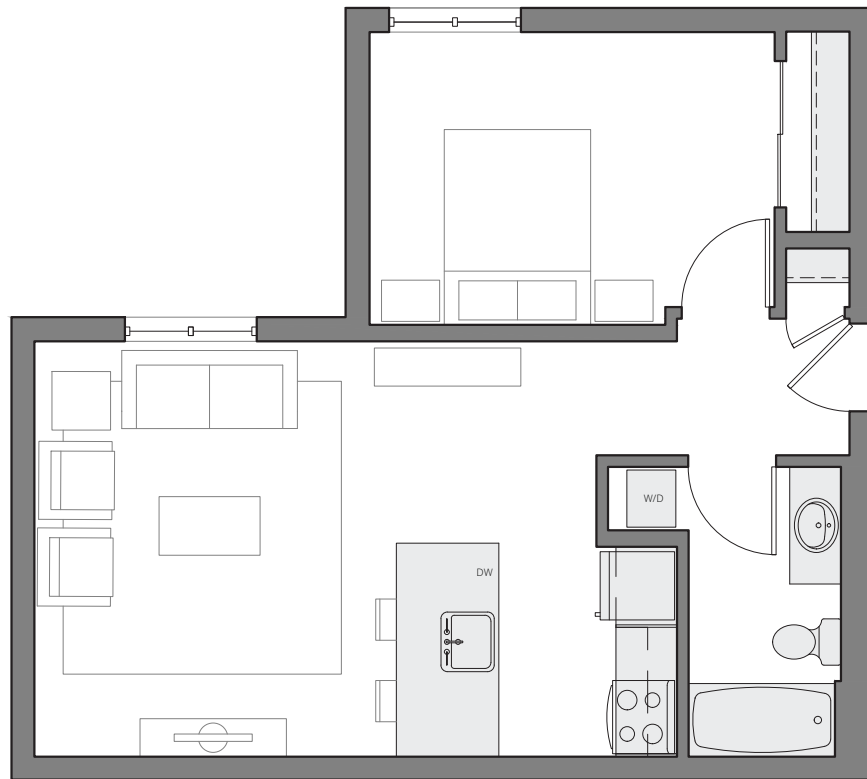

CRANE @INTERBAY

B2
1 BEDROOM
628 SF
UNITS: 208, 308, 408, 508

3200 16th Ave W
Seattle, WA 98119

Phone: 206.282.4776
E-mail: live@craneinterbay.com
Website: craneinterbay.com