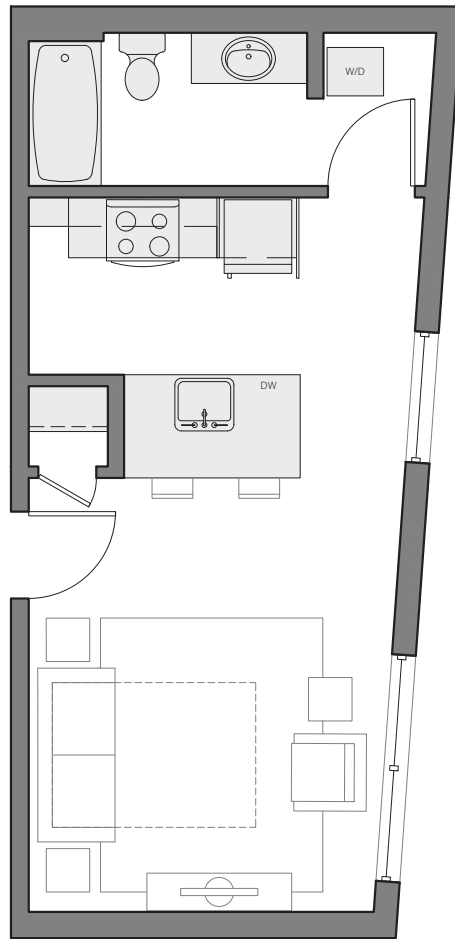

CRANE @INTERBAY

A2
STUDIO
460 SF
UNIT: 507

3200 16th Ave W
Seattle, WA 98119

Phone: 206.282.4776
E-mail: live@craneinterbay.com
Website: craneinterbay.com