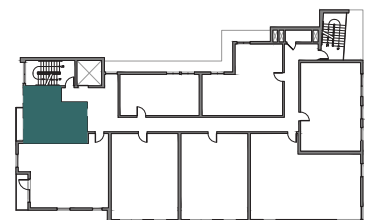

CRANE @INTERBAY

A1
STUDIO
380 SF
UNITS: 301, 401, 501

3200 16th Ave W
Seattle, WA 98119

Phone: 206.282.4776
E-mail: live@craneinterbay.com
Website: craneinterbay.com