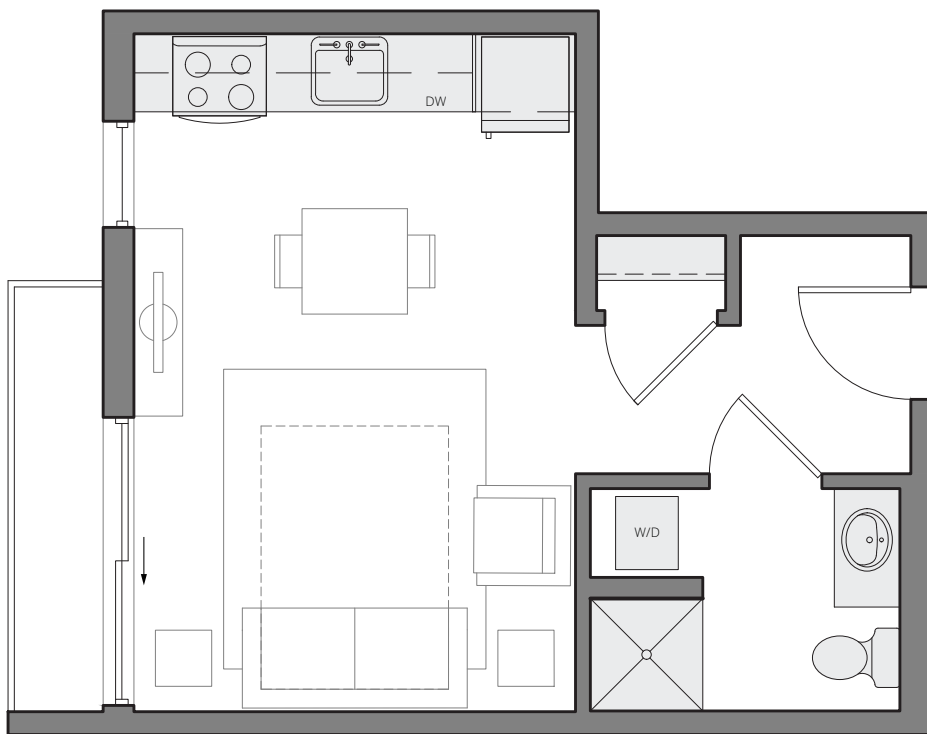

CRANE @INTERBAY

A1
STUDIO
380 SF
UNITS: 301, 401, 501

3200 16th Ave W
Seattle, WA 98119

Phone: 206.282.4776
E-mail: live@craneinterbay.com
Website: craneinterbay.com